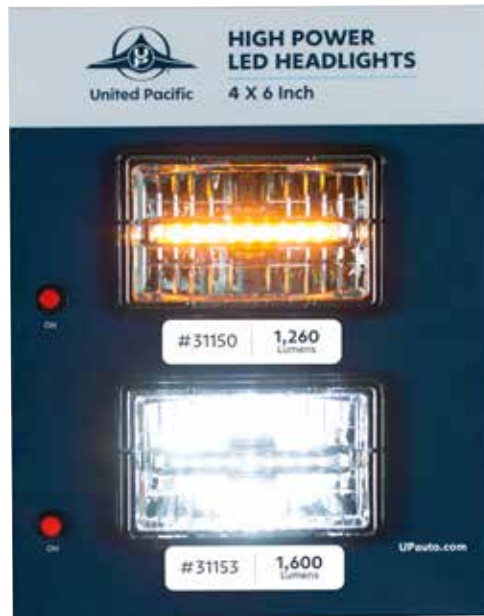

4" x 6" Headlight Display - High/Low Beam

• Attractive counter top display with interactive push buttons
• Ready to use, requires 110V outlet
• Display includes item number 31150 & 31153

Item #	Description	Package	Pack
99124	4" x "6 Headlight Display	Box	1 Pc.