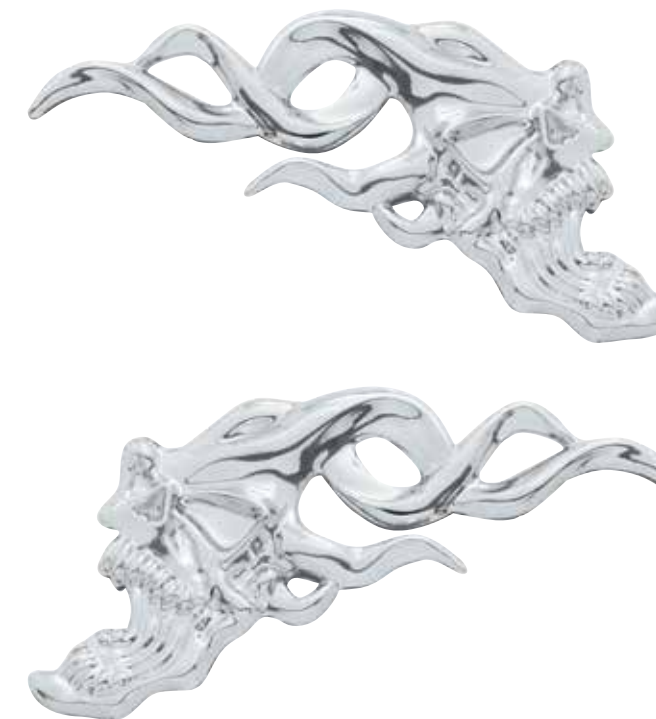

Flaming Skull Accent

- Chrome flaming skull accent
- Double sided tape on back
- Dimensions 2 7/8" x 7 1/4"

Item #	Description	Package	Pack
50102	Flame Skull - Face Left	Card	1 Pc.
50103	Flame Skull - Face Right	Card	1 Pc.