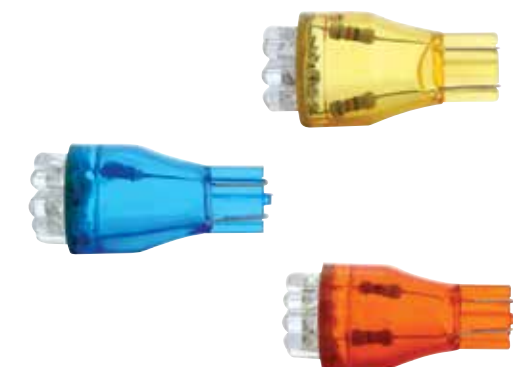

1 LED 194 Bulb

- 1 LED tube style 194 bulb
- 194 wedge base

Item #	LEDs	Color	Package
38261	1	Amber	2 Pcs./Card
38263	1	Green	2 Pcs./Card