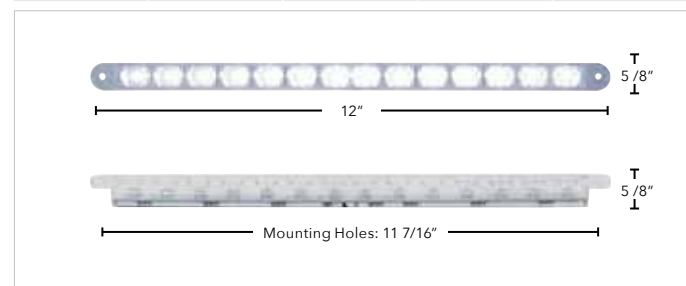

14 LED 12" Light Bar

- Dimensions 12" w x 5/8"
- Mounting holes approximately 11 7/16" apart
- 38948 & 38949 10 year warranty
- 39483B, 39484b, 39484b, 39485b, 39644b 2 year warranty

Item #	LEDs	Lens	Wires	Pack
38948	14 Amber	Clear	3	1 Pc./Card
38949	14 Red	Clear	3	1 Pc./Card
39483B	14 Blue	Clear	2	1 Pc./Card
39484B	14 Green	Clear	2	1 Pc./Card
39485B	14 White	Clear	2	1 Pc./Card
39644B	14 Amber	Chrome	2	1 Pc./Card
39645B	14 Red	Chrome	2	1 Pc./Card

LED Light Bars

- LED light bar with 27, 18, or 9 LEDs
- Available in 21 2/4", 15 3/4", 9 5/8" length, 1" wide, 5/8" tall
- 6 Month warranty

27 LED 21 3/4" Light Bar

Item #	LEDs	Lens	Package	Pack
37899B	Amber	Clear	Bulk	1 Pc./Card
37602B	White	Clear	Bulk	1 Pc./Card

18 LED 15 3/4" Light Bar

Item #	LEDs	Lens	Package	Pack
37605B	Red	Clear	Bulk	1 Pc./Card

9 LED 9 5/8" Light Bar

Item #	LEDs	Lens	Package	Pack
37614B	Blue	Clear	Bulk	1 Pc./Card
37615B	Red	Clear	Bulk	1 Pc./Card