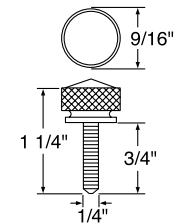

Chrome Dash Screw with Crystal Diamond - Short

- Chrome dash screws with crystal diamond for Kenworth
- Available in 4 different sizes with 6 different color jewels

Item #	Style	Jewel Color	Package	Pack
23814	Diamond	Amber	Carded	12 Pcs./Card
23814P	Diamond	Amber	Carded	2 Pcs./Card
23814B	Diamond	Amber	Bulk	1 Pc./Card
23809	Diamond	Blue	Carded	12 Pcs./Card
23809P	Diamond	Blue	Carded	2 Pcs./Card
23809B	Diamond	Blue	Bulk	1 Pc./Card
23809-1	Indented	-	Bulk	1 Pc./Card
23813	Diamond	Clear	Carded	12 Pcs./Card
23813P	Diamond	Clear	Carded	2 Pcs./Card
23813B	Diamond	Clear	Carded	1 Pc./Card
23810	Diamond	Green	Carded	12 Pcs./Card
23810P	Diamond	Green	Carded	2 Pcs./Card
23810B	Diamond	Green	Bulk	1 Pc./Card
23811	Diamond	Purple	Carded	12 Pcs./Card
23811P	Diamond	Purple	Carded	2 Pcs./Card
23811B	Diamond	Purple	Bulk	1 Pc./Card
23812	Diamond	Red	Carded	12 Pcs./Card
23812P	Diamond	Red	Carded	2 Pcs./Card
23812B	Diamond	Red	Bulk	1 Pc./Card
23824	Plain	-	Carded	12 Pcs./Card
23824P	Plain	-	Carded	2 Pc./Card
23824-1	Plain	-	Bulk	1 Pc./Card