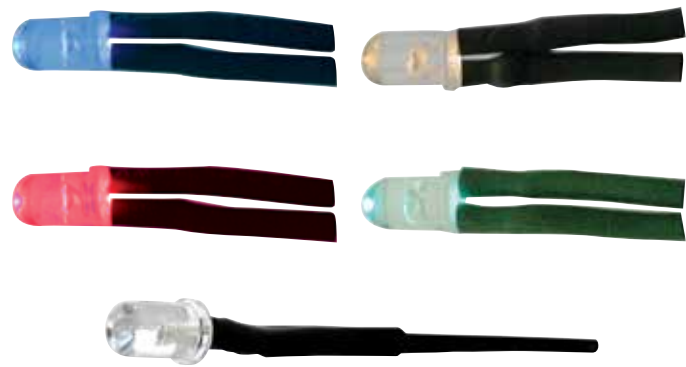

1 LED Bulb

- 1 LED 12V bulb with 47" wire lead
- 2 Wires (hard wired)
- 6 Month warranty

Item #	LEDs	Color	Package	Pack
37804B	1	Amber	Carded	1 Pc./Card
37805B	1	Blue	Carded	1 Pc./Card
37806B	1	Green	Carded	1 Pc./Card
37807B	1	Red	Carded	1 Pc./Card