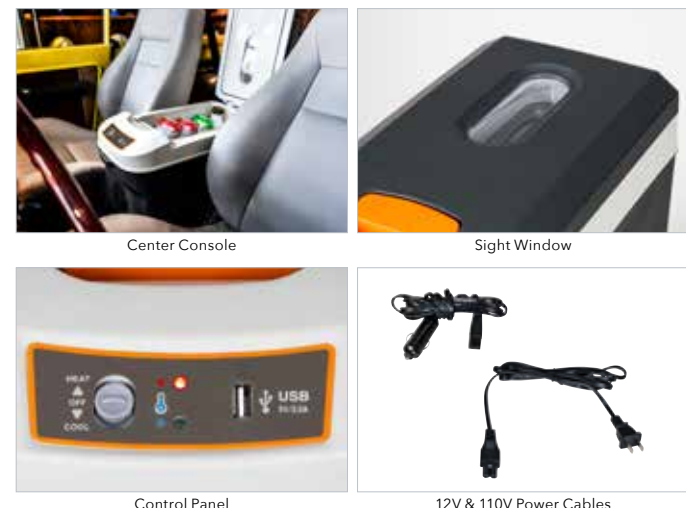

10 Qt. Thermolectric Cooler / Warmer

- Cools without ice, making more space for food and drinks
- Great for travel to keep your contents fresh and dry
- Shoulder strap for easy transportation
- USB charging port for mobile devices
- Selector switch for cool/heat
- 10 liter storage volume
- Dual power supply: 12V DC, 110V AC
- Solid, strong exterior for added durability

Item #	Description	Package	Pack
99121	Thermolectric Cooler	Color Box	1 Pc.

Center Console Sight Window Control Panel 12V & 110V Power Cables