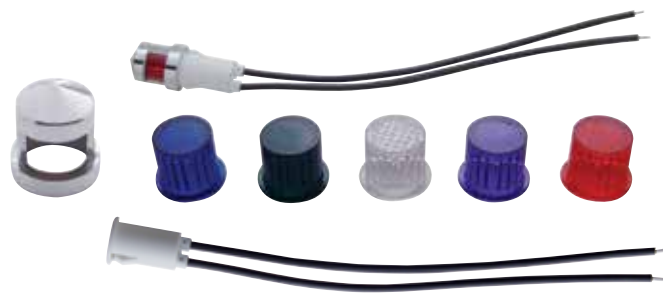

Dash Light

- Dash light with chrome housing for Kenworth
- Available in 5 different color lens

Item #	Description	Package	Pack
30857	Dash Light Assembly	Carded	1 Set/Card
30858	Chrome Housing Only	Carded	1 Pc./Card
30859	Assorted Color Lens	Carded	5 Pcs./Card
30860	Dash Light Base	Bulk	1 Pc./Bulk