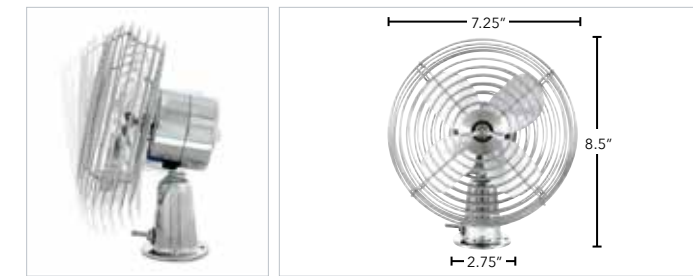

6" Steel Blade Heavy Duty Fan - 12V

- Chrome plated 6" steel blade heavy duty fan with two speeds
- Cool vintage look
- 1.4 AMP, 12V
- Mounts permanently on dash, top or side panel

Item #	Description	Package	Pack
40848	6" Steel Blade Fan	Color Box	1 Pc.