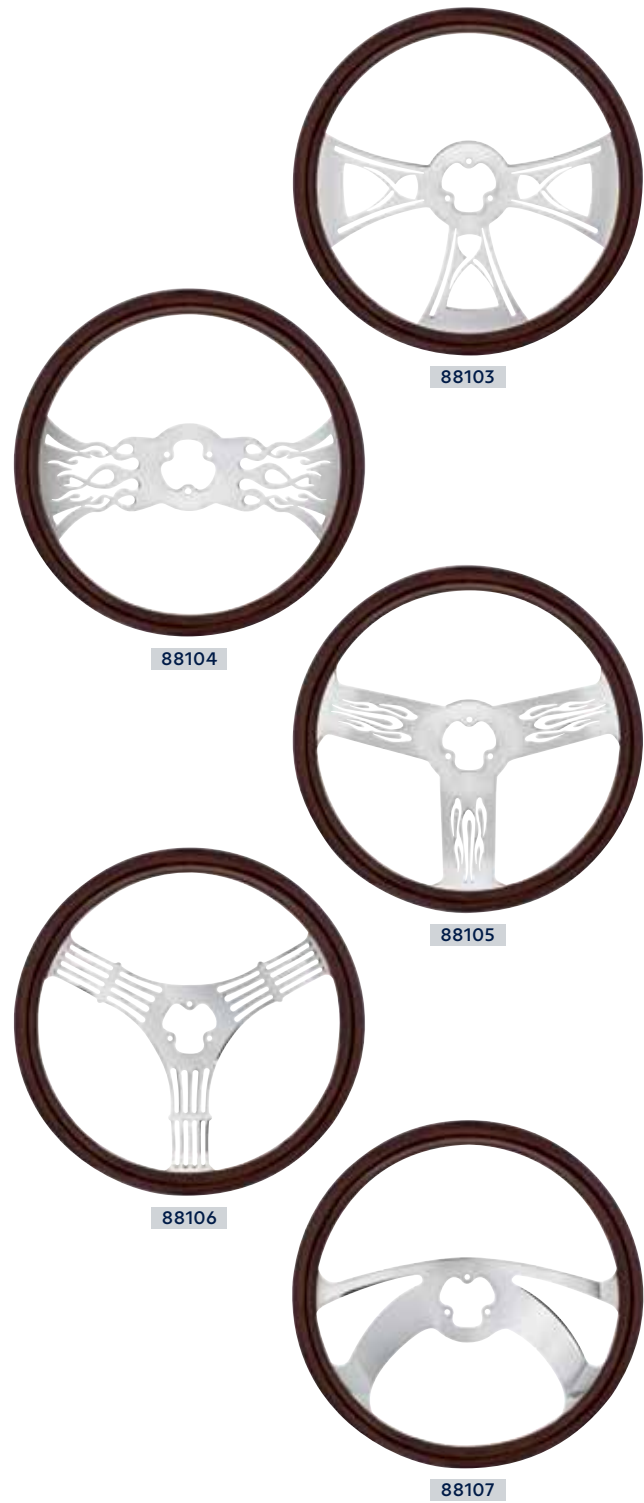

18" Wood Steering Wheel

- 18" Wood steering wheel with chrome spokes
- Hub and horn assembly available separately
- Mix and match with United Pacific hub and designer horn bezel for a unique and distinctive look

Item #	Style	Finish	Package	Pack
88103	Hourglass	Wood	Boxed	1 Pc./Box
88104	Inferno	Wood	Boxed	1 Pc./Box
88105	Firestorm	Wood	Boxed	1 Pc./Box
88106	Banjo	Wood	Boxed	1 Pc./Box
88107	Scorpion	Wood	Boxed	1 Pc./Box