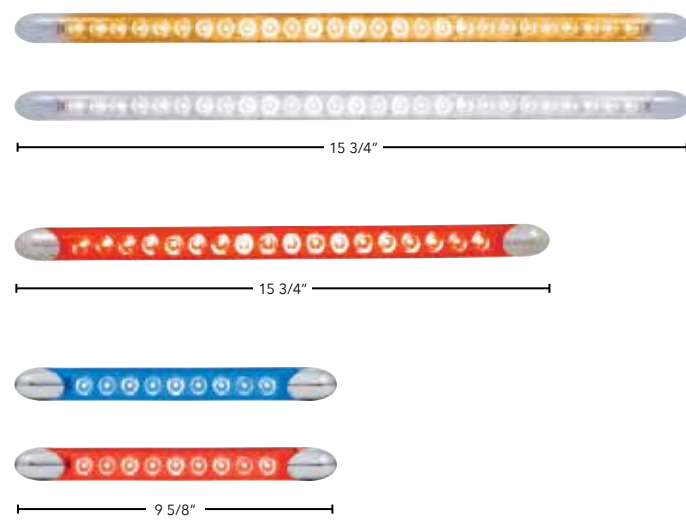

14 LED 12" Light Bar

- Dimensions 12" w x 5/8"
- Mounting holes approximately 11 7/16" apart
- 38948 & 38949 10 year warranty
- 39483B, 39484b, 39484b, 39485b, 39644b 2 year warranty

Item #	LEDs	Lens	Wires	Pack
38948	14 Amber	Clear	3	1 Pc./Card
38949	14 Red	Clear	3	1 Pc./Card
39483B	14 Blue	Clear	2	1 Pc./Card
39484B	14 Green	Clear	2	1 Pc./Card
39485B	14 White	Clear	2	1 Pc./Card
39644B	14 Amber	Chrome	2	1 Pc./Card
39645B	14 Red	Chrome	2	1 Pc./Card

LED Light Bars

- LED light bar with 27, 18, or 9 LEDs
- Available in 21 2/4", 15 3/4", 9 5/8" length, 1" wide, 5/8" tall
- 6 Month warranty

27 LED 21 3/4" Light Bar

Item #	LEDs	Lens	Package	Pack
37899B	Amber	Clear	Bulk	1 Pc./Card
37602B	White	Clear	Bulk	1 Pc./Card

18 LED 15 3/4" Light Bar

Item #	LEDs	Lens	Package	Pack
37605B	Red	Clear	Bulk	1 Pc./Card

9 LED 9 5/8" Light Bar

Item #	LEDs	Lens	Package	Pack
37614B	Blue	Clear	Bulk	1 Pc./Card
37615B	Red	Clear	Bulk	1 Pc./Card