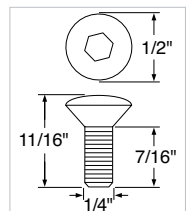

Window Crank Screw

- Chrome window crank screw, threaded stem = 7/16" long, 0.9G thread
- Fits most trucks, may not fit cranks with slot adapter

Item #	Thread	Stem	Package	Pack
24011	0.9 G	7/16"	Carded	1 Pc./Card