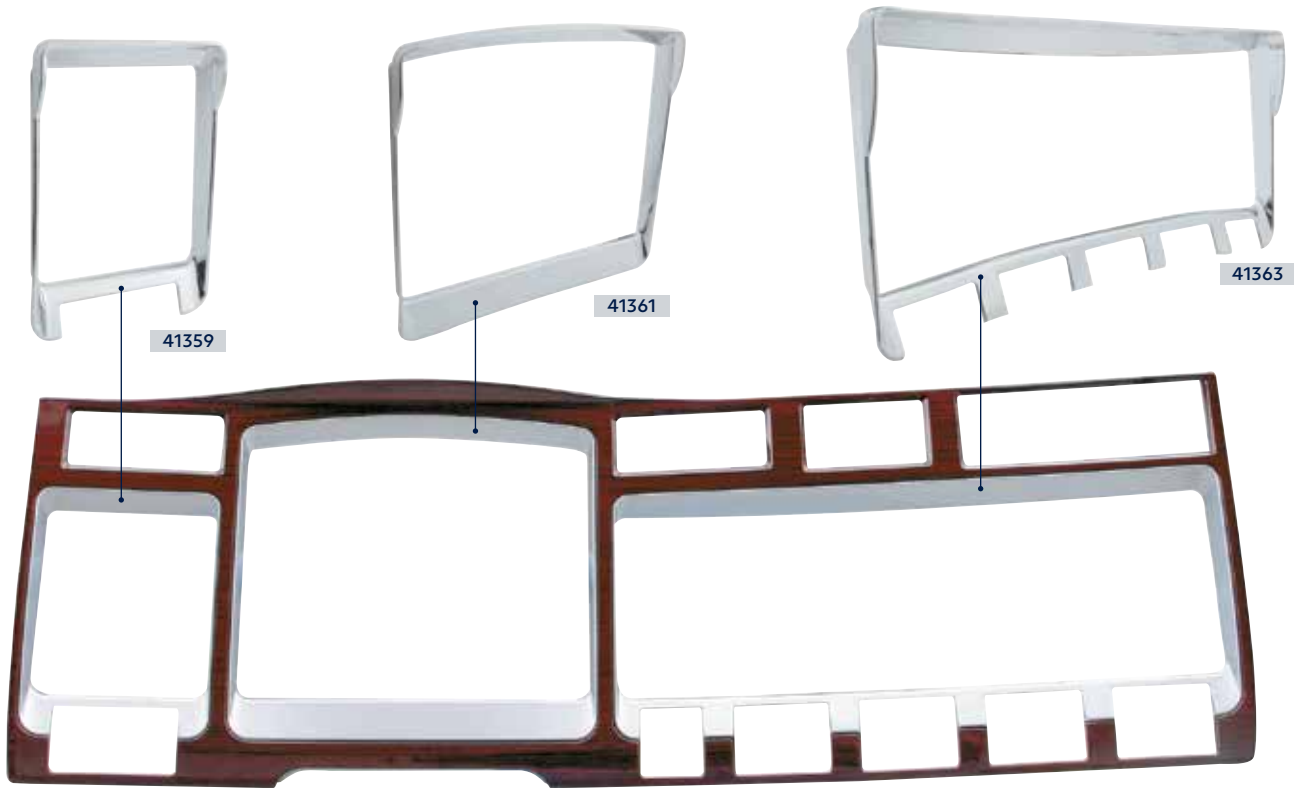

Dash Panel Trim

- Chrome plastic dash panel trim
- Fits 2006+ Kenworth W900, T800, T660 and C500

Item #	Description	Package	Pack
41359	Left Gauge Panel	Carded	1 Pc./Card
41361	Speed/Tach Panel	Carded	1 Pc./Card
41363	Right Gauge Panel w/Visor	Carded	1 Pc./Card

Stainless Steel Dash Panel Trim

- Stainless steel dash panel trim, double sided tape mount
- Fits 2006+ Kenworth W900, T800, and C500

Item #	Description	Package	Pack
21810	Speed/Tach Panel	Carded	1 Pc./Card
21810B	Speed/Tach Panel	Bulk	1 Pc./Bulk
21811	Left Gauge Panel	Carded	1 Pc./Card
21811B	Left Gauge Panel	Bulk	1 Pc./Bulk
21812	Right Gauge Panel 14 Hole	Carded	1 Pc./Card
21812B	Right Gauge Panel 14 Hole	Bulk	1 Pc./Bulk
21813	A/C Panel Trim	Carded	1 Pc./Card
21813B	A/C Panel Trim	Bulk	1 Pc./Bulk
21820	Right Gauge Panel 10 Hole	Carded	1 Pc./Card
21820B	Right Gauge Panel 10 Hole	Bulk	1 Pc./Bulk

Center Dash Instrument Bezel

- Chrome plastic center dash instrument bezel
- Fits Kenworth T660

Item #	Description	Pack
41445	Center Dash Instrument Bezel	1 Pc./Card

Center Dash Indicator Bezel

- Chrome plastic center dash indicator bezel for Kenworth
- Available for manual or automatic transmission

Item #	Description	Package	Pack
41075	Manual Transmission	Carded	1 Pc./Card
41075B	Manual Transmission	Bulk	1 Pc./Bulk
41086	Automatic Transmission	Carded	1 Pc./Card

Dash Panel Trim

- Chrome plastic dash panel trim for Kenworth
- Available for various years and models