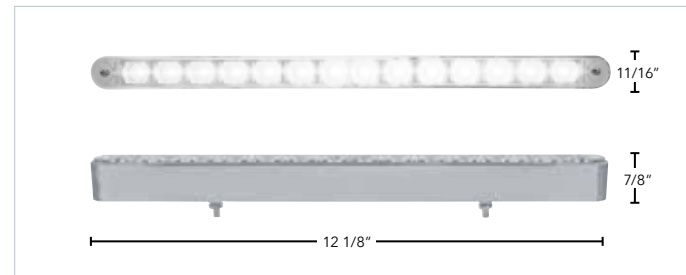

21 High Power LED Dome Light

- 21 LED, 6 1/4" round dome light with chrome bezel
- 12V/24v application, 6 month warranty

Item #	Description	Package	Pack
37625B	LED Dome Light	Bulk	1 Pc.

4 LED Dome Light

- 4 Super bright LED auxiliary light with chrome plastic bezel
- 2 Wires (hard wired), mounting holes are 2 3/16" apart
- 6 Month warranty

Item #	Description	Package	Pack
38931	Amber LED / Clear Lens	Bulk	1 Pc.
38936	White LED / Clear Lens	Bulk	1 Pc.

14 LED 12" Light Bar

- 14 LED 12" light bar with chrome plastic bezel
- 12" chrome plastic light bar bezel available separately: item# 30933b
- Mounting screws can be moved to accommodate mounting distance from 4 1/2" to 7 3/8" apart, 6 month warranty

Item #	LEDs	Lens	Light	Pack
39804	14 Blue	Clear	39483B	1 Pc./Card
39805	14 Green	Clear	39484B	1 Pc./Card
39608	14 Amber	Clear	39483B	1 Pc./Card
39609	14 Red	Clear	38949B	1 Pc./Card
39806	14 White	Clear	39485B	1 Pc./Card
39698	14 Amber	Chrome	39644B	1 Pc./Card
39699	14 Red	Chrome	39645B	1 Pc./Card

14 LED 12" Light Bar

- Dimensions 12" w x 5/8"
- Mounting holes approximately 11 7/16" apart
- 38948 & 38949 10 year warranty
- 39483B, 39484b, 39484b, 39485b, 39644b 2 year warranty

Item #	LEDs	Lens	Wires	Pack
38948	14 Amber	Clear	3	1 Pc./Card
38949	14 Red	Clear	3	1 Pc./Card
39483B	14 Blue	Clear	2	1 Pc./Card
39484B	14 Green	Clear	2	1 Pc./Card
39485B	14 White	Clear	2	1 Pc./Card
39644B	14 Amber	Chrome	2	1 Pc./Card
39645B	14 Red	Chrome	2	1 Pc./Card

LED Light Bars

- LED light bar with 27, 18, or 9 LEDs
- Available in 21 2/4", 15 3/4", 9 5/8" length, 1" wide, 5/8" tall
- 6 Month warranty

27 LED 21 3/4" Light Bar

Item #	LEDs	Lens	Package	Pack
37899B	Amber	Clear	Bulk	1 Pc./Card
37602B	White	Clear	Bulk	1 Pc./Card

18 LED 15 3/4" Light Bar

Item #	LEDs	Lens	Package	Pack
37605B	Red	Clear	Bulk	1 Pc./Card

9 LED 9 5/8" Light Bar