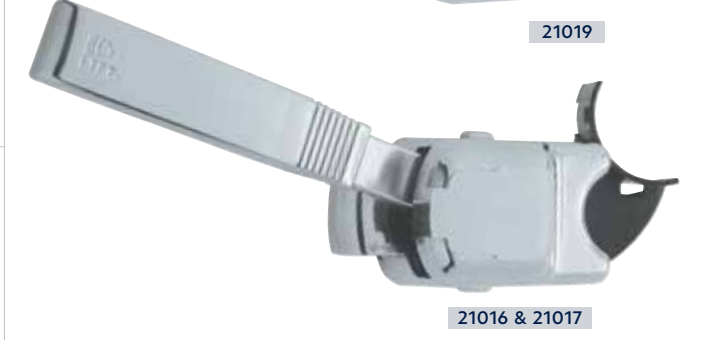

Chrome Turn Signal Switch Cover

- Chrome plastic turn signal lever
- Available for grote & truck-lit/signal slat turn signal

Item #	Fits	Package	Pack
21017	Grote Turn Signal	Carded	1 Pc./Card
21019	Truck Lit/Signal Stat Turn Signal	Carded	1 Pc./Card