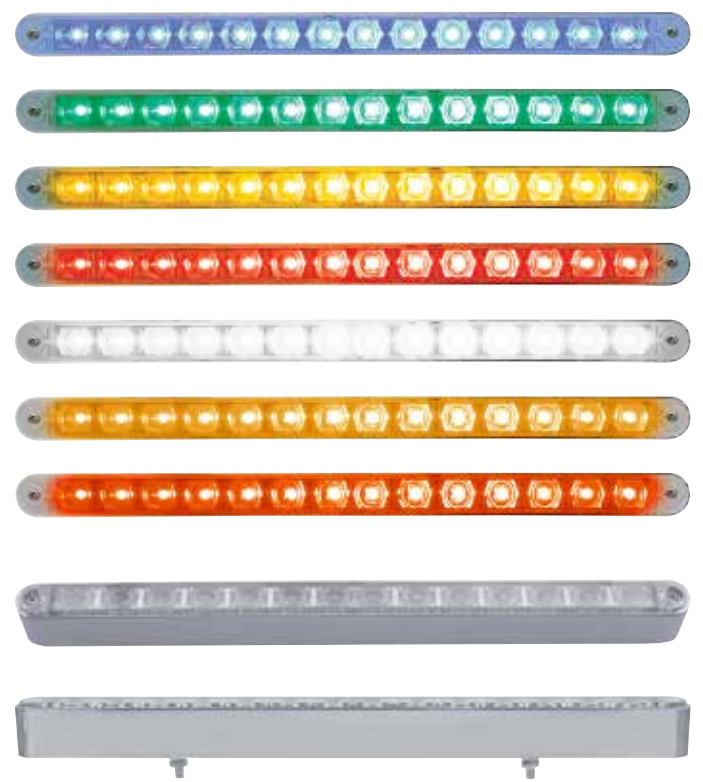

14 LED 12" Light Bar

- 14 LED 12" light bar with chrome plastic bezel
- 12" chrome plastic light bar bezel available separately: item# 30933b
- Mounting screws can be moved to accommodate mounting distance from 4 1/2" to 7 3/8" apart, 6 month warranty

Item #	LEDs	Lens	Light	Pack
39804	14 Blue	Clear	39483B	1 Pc./Card
39805	14 Green	Clear	39484B	1 Pc./Card
39608	14 Amber	Clear	39483B	1 Pc./Card
39609	14 Red	Clear	38949B	1 Pc./Card
39806	14 White	Clear	39485B	1 Pc./Card
39698	14 Amber	Chrome	39644B	1 Pc./Card
39699	14 Red	Chrome	39645B	1 Pc./Card