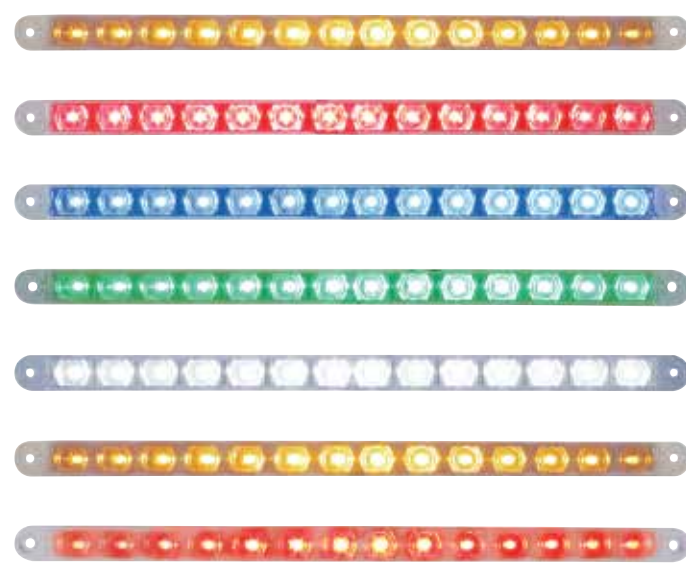

21 High Power LED Dome Light

- 21 LED, 6 1/4" round dome light with chrome bezel
- 12V/24v application, 6 month warranty

Item #	Description	Package	Pack
37625B	LED Dome Light	Bulk	1 Pc.

4 LED Dome Light

- 4 Super bright LED auxiliary light with chrome plastic bezel
- 2 Wires (hard wired), mounting holes are 2 3/16" apart
- 6 Month warranty

Item #	Description	Package	Pack
38931	Amber LED / Clear Lens	Bulk	1 Pc.
38936	White LED / Clear Lens	Bulk	1 Pc.

14 LED 12" Light Bar

- 14 LED 12" light bar with chrome plastic bezel
- 12" chrome plastic light bar bezel available separately: item# 30933b
- Mounting screws can be moved to accommodate mounting distance from 4 1/2" to 7 3/8" apart, 6 month warranty

Item #	LEDs	Lens	Light	Pack
39804	14 Blue	Clear	39483B	1 Pc./Card
39805	14 Green	Clear	39484B	1 Pc./Card
39608	14 Amber	Clear	39483B	1 Pc./Card
39609	14 Red	Clear	38949B	1 Pc./Card
39806	14 White	Clear	39485B	1 Pc./Card
39698	14 Amber	Chrome	39644B	1 Pc./Card
39699	14 Red	Chrome	39645B	1 Pc./Card

14 LED 12" Light Bar

- Dimensions 12" w x 5/8"
- Mounting holes approximately 11 7/16" apart
- 38948 & 38949 10 year warranty
- 39483B, 39484b, 39484b, 39485b, 39644b 2 year warranty

Item #	LEDs	Lens	Wires	Pack
38948	14 Amber	Clear	3	1 Pc./Card
38949	14 Red	Clear	3	1 Pc./Card
39483B	14 Blue	Clear	2	1 Pc./Card
39484B	14 Green	Clear	2	1 Pc./Card
39485B	14 White	Clear	2	1 Pc./Card
39644B	14 Amber	Chrome	2	1 Pc./Card
39645B	14 Red	Chrome	2	1 Pc./Card

LED Light Bars

- LED light bar with 27, 18, or 9 LEDs
- Available in 21 2/4", 15 3/4", 9 5/8" length, 1" wide, 5/8" tall
- 6 Month warranty

27 LED 21 3/4" Light Bar

Item #	LEDs	Lens	Package	Pack
37899B	Amber	Clear	Bulk	1 Pc./Card
37602B	White	Clear	Bulk	1 Pc./Card

18 LED 15 3/4" Light Bar

Item #	LEDs	Lens	Package	Pack
37605B	Red	Clear	Bulk	1 Pc./Card

9 LED 9 5/8" Light Bar