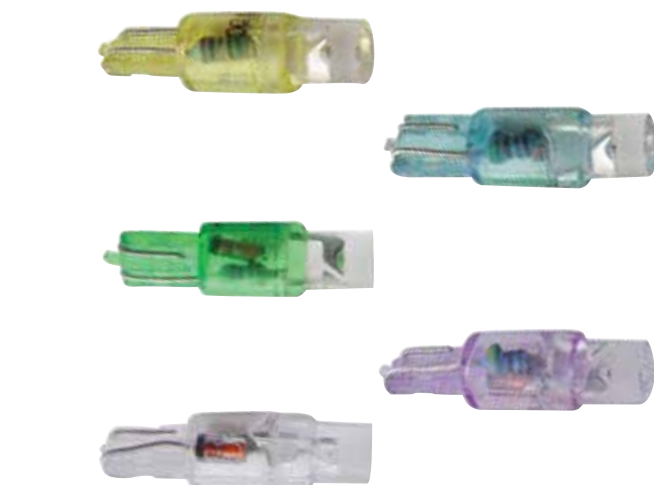

LED 37/BP2 Bulb

- 37/BP2 bulb with 1 micro LED bulb, dash application
- 6 Month warranty

Item #	LEDs	Color	Package
38343	1	Amber	2 Pcs./Card
38344	1	Blue	2 Pcs./Card
38345	1	Green	2 Pcs./Card
38346	1	Purple	2 Pcs./Card
38348	1	White	2 Pcs./Card