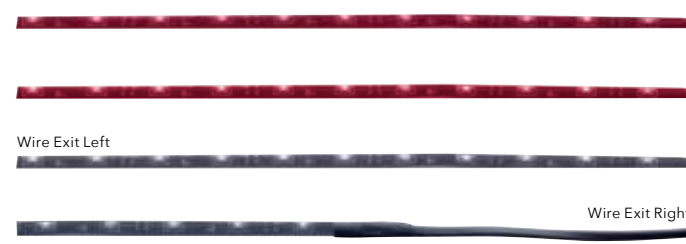

45 LED 35 1/4" Flex Light

- Please specify wire exit position, wires can exit on the left or right side
- 6 Month warranty

Item #	LEDs	Wire Exit	Package	Pack
37623	45 Red	Left	Carded	1 Pc./Card
37624	45 Red	Right	Carded	1 Pc./Card
37659	45 White	Left	Carded	1 Pc./Card
37660	45 White	Right	Carded	1 Pc./Card