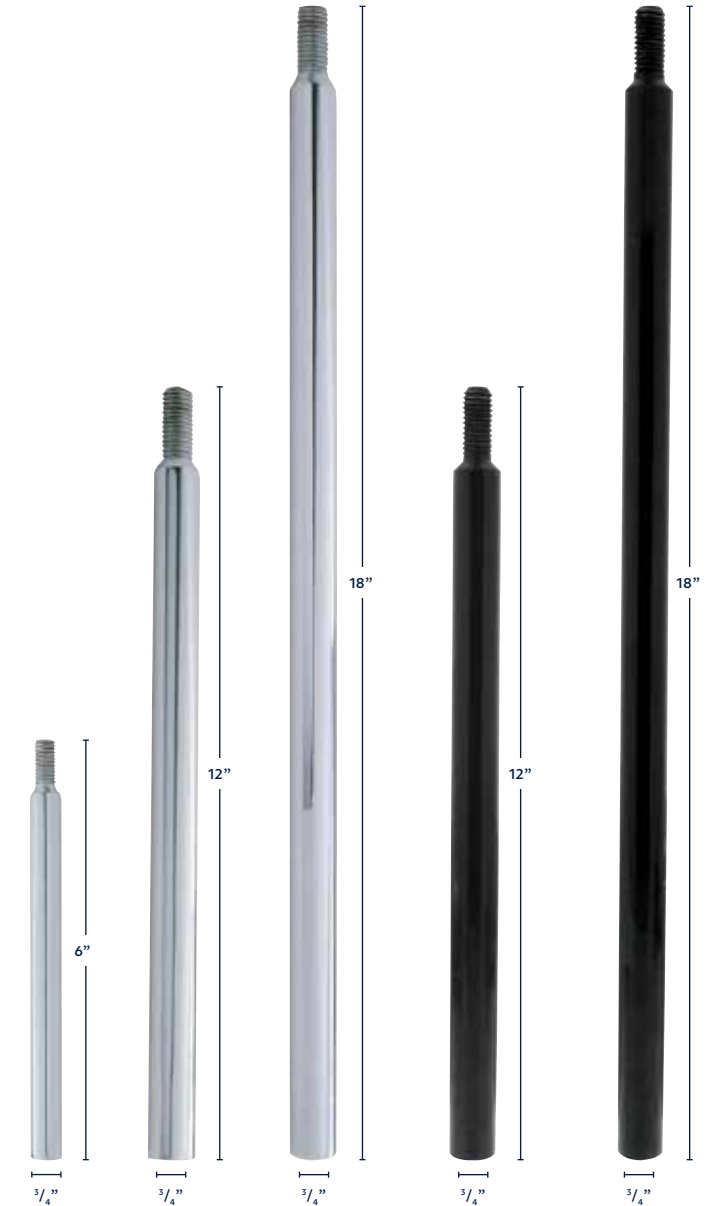

Chrome Shifter Shaft Extension

- Thread on (1/2" - 13 UNC thread), thread 1" long, 3/4" diameter
- For offroad use only

Item #	Description	Pack
21792	6" Extension	1 Pc./Card
21795	9" Extension	1 Pc./Card
21793	12" Extension	1 Pc./Card
21794	18" Extension	1 Pc./Card

Glossy Black Shifter Shaft Extension

- Thread on (1/2" - 13 UNC thread), thread 1" long, 3/4" diameter
- For offroad use only

Item #	Description	Pack
21796	12" Extension	1 Pc./Card
21797	18" Extension	1 Pc./Card