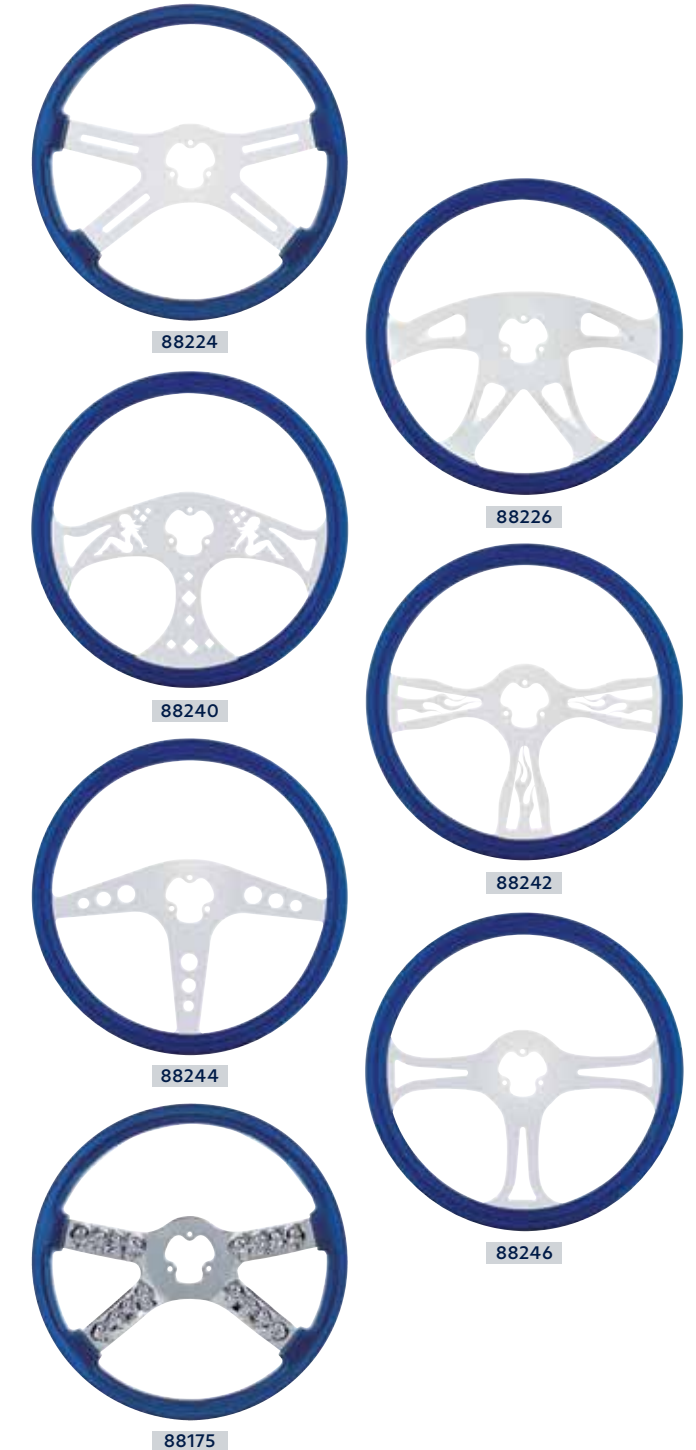

18" Steering Wheel - Blue

- 18" Blue steering wheel with chrome spokes
- Hub and horn assembly available separately
- Mix and match with United Pacific hub and designer horn bezel for a unique and distinctive look

Item #	Style	Finish	Package	Pack
88224	4 Spoke	Blue	Boxed	1 Pc./Box
88226	Boss	Blue	Boxed	1 Pc./Box
88240	Lady	Blue	Boxed	1 Pc./Box
88242	Flame	Blue	Boxed	1 Pc./Box
88244	GT	Blue	Boxed	1 Pc./Box
88246	Blade	Blue	Boxed	1 Pc./Box
88175	Skull Accent	Blue	Boxed	1 Pc./Box