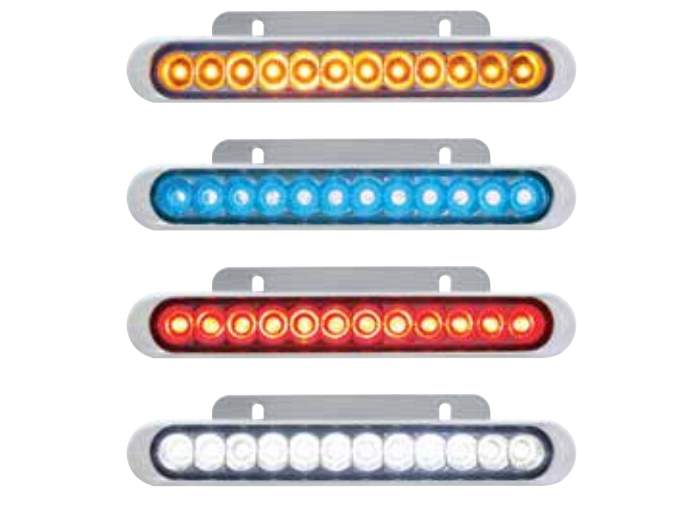

30 LED 19 1/2" Flex Light - Side Illumination

- 30 super bright LED flex light, approximately 19 1/2" long
- Easily attaches with pre-applied adhesive tape, side illumination LEDs
- Can be used as accent lighting under dash edges, arm rest, inside trunk or engine compartment, not designed or warranted for exterior use but can be used
- 12 volt, 6 month warranty

Item #	LEDs	Color	Package	Pack
37954	30	Amber	Carded	1 Pc./Card
37955	30	Blue	Carded	1 Pc./Card
37957	30	Red	Carded	1 Pc./Card

12 LED 6 1/4" Auxiliary Light

- 12 Super bright LED strip light, chrome plastic housing, water resistant
- 2 Wires (hard wired), install anywhere
- 6 Month warranty

Item #	LEDs	Color	Package	Pack
38042	12	Amber	Carded	1 Pc./Card
38043	12	Blue	Carded	1 Pc./Card
38044	12	Red	Carded	1 Pc./Card
38045	12	White	Carded	1 Pc./Card