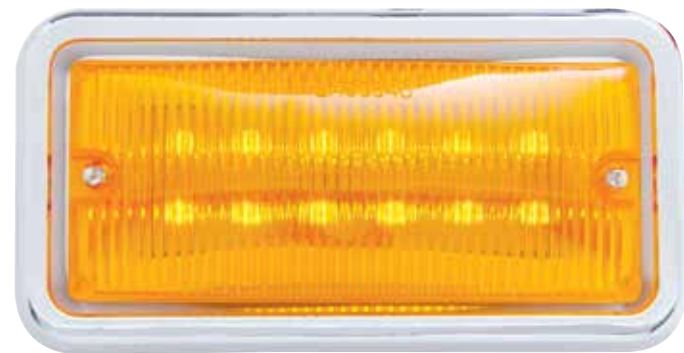

12 LED Door/Interior Light

- 12 LED Door/Interior Light
- 10 year warranty

Item #	Description	Package	Pack
38021	12 Amber LED	Carded	1 Pc./Card
38024	12 Red LED	Carded	1 Pc./Card