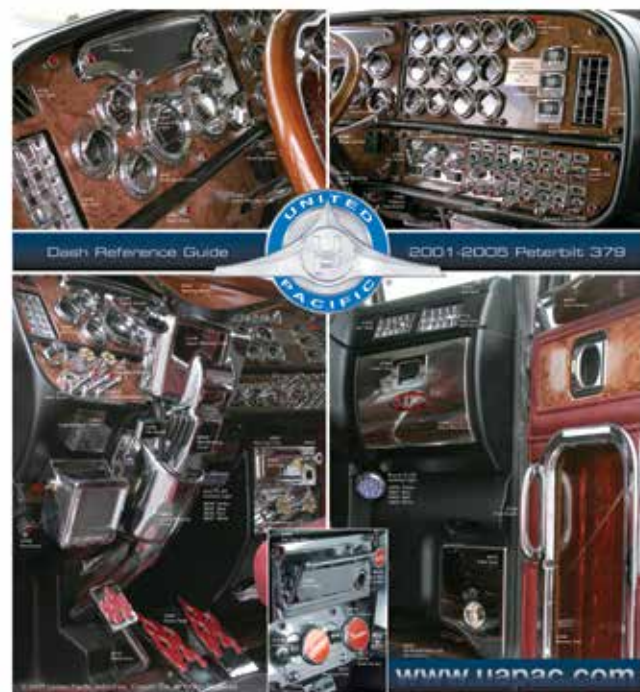

**United Pacific Peterbilt Interior Accessories Poster**

- 2001-2005 Peterbilt interior accessories poster
- Dimensions 22 3/4" x 24 1/2"

**United Pacific LED Gearshift Knob Poster**

- LED gearshift knob poster
- Dimensions 24" x 36"