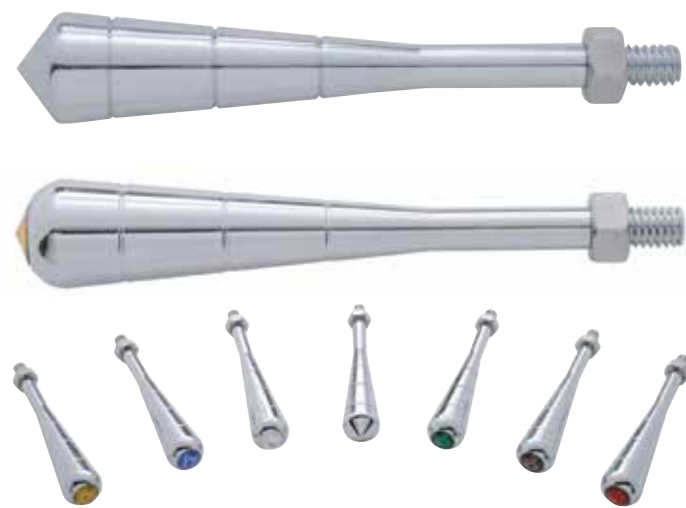

4 3/4" Steering Column Tilt Handle - Diamond

- 4 3/4" Chrome aluminum steering column tilt hand with crystal diamond

Item #	Style	Jewel Color	Package	Pack
41048	Diamond	Amber	Carded	1 Pc./Card
41049	Diamond	Blue	Carded	1 Pc./Card
41050	Diamond	Clear	Carded	1 Pc./Card
41051	Diamond	Green	Carded	1 Pc./Card
41052	Diamond	Purple	Carded	1 Pc./Card
41053	Diamond	Red	Carded	1 Pc./Card
41054	Diamond	-	Carded	1 Pc./Card

Signal Switch Lever Cover

- Chrome plastic signal switch lever cover
- Fits over existing OEM switch lever, double side tape mount

Item #	Description	Package	Pack
41437	Signal Switch Lever Cover	Carded	1 Pc./Card