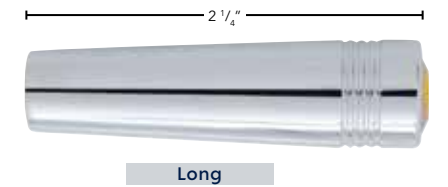

Indicator Trim

- Chrome plastic indicator trim for Kenworth
- Fits various models and years

Item #	Description	Package	Pack
41005P	Indicator Trim	Carded	3 Pcs./Card
41005	Indicator Trim	Bulk	1 Pc.

Digital Clock Trim

- Chrome plastic digital clock trim for Kenworth
- Fits various models and years

Item #	Description	Package	Pack
40950	Indicator Trim	Bulk	1 Pc./Bulk

Switch/Indicator Trim

- Chrome plastic 4 switch/indicator trim for Kenworth

Item #	Description	Package	Pack
40931	Switch/Indicator Trim	Carded	1 Pc./Card

Dash Panel Visor

- Chrome plastic dash panel visor for Kenworth
- Sold in 4 pcs. Sets. Includes 8 chrome mounting screws

Item #	Description	Package	Pack
41085	Dash Panel Visor	Carded	4 Pcs./Card

Stainless Digital Message Center Cover

- Stainless steel digital message center cover for Kenworth
- Also fits Peterbilt

Item #	Description	Package	Pack
48550	Plain	Carded	1 Pc./Card
48552	Script	Carded	1 Pc./Card
48552B	Script	Bulk	1 Pc./Bulk

Engine Electronic Display Cover

- Chrome plastic engine electronic display cover for Kenworth
- Fits various engine electronic display modules

Item #	Description	Package	Pack
41006	CAT Engine Display	Carded	1 Pc./Card
40996	Cummings Engine Display	Carded	1 Pc./Card

Long