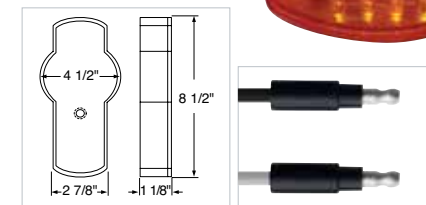

**32 LED Kenworth Emblem Light**

- Hard wired with two .180 bullet plugs
- 6 Month warranty

Item #	LEDs	LED Color	Package	Pack
38885	32	Amber	Carded	1 Pc./Card
38887	32	Clear	Carded	1 Pc./Card

**Chrome Die Cast USA Flag Emblem**