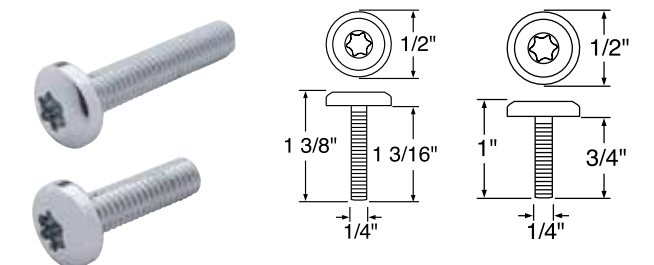

OEM Style Dash Screw

Item #	Style	Package	Pack
23822	1 3/8" OEM Long Screw	Carded	12 Pcs./Card
23822-1	1 3/8" OEM Long Screw	Bulk	1 Pc.
23823	1" OEM Short Screw	Carded	12 Pcs./Card
23823P	1" OEM Short Screw	Carded	2 Pcs./Card
23823-1	1" OEM Short Screw	Bulk	1 Pc.