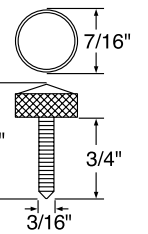

Upper Dash Screw With Crystal Diamond

Item #	Style	Jewel Color	Package	Pack
23880	Diamond	Amber	Carded	6 Pcs./Card
23881	Diamond	Blue	Carded	6 Pcs./Card
23882	Diamond	Clear	Carded	6 Pcs./Card
23883	Diamond	Green	Carded	6 Pcs./Card
23884	Diamond	Purple	Carded	6 Pcs./Card
23885	Diamond	Red	Carded	6 Pcs./Card