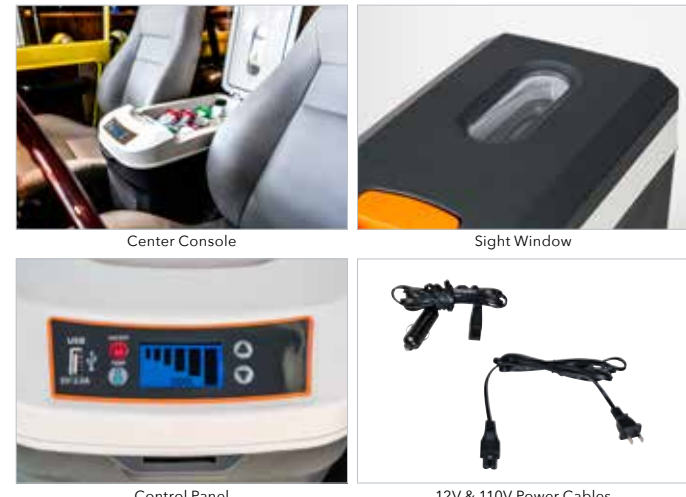

23 QT. Thermolectric Cooler / Warmer

- Cools without ice, making more space for food and drinks
- Great for travel to keep your contents fresh and dry
- Shoulder strap for easy transportation
- USB charging port for mobile devices
- Selector switch for cool/heat
- 22 liter storage volume
- Dual power supply: 12V DC, 110V AC
- Solid, strong exterior for added durability

Item #	Description	Package	Pack
99122	Da CoolBox	Color Box	1 Pc.

Center Console Sight Window Control Panel 12V & 110V Power Cables