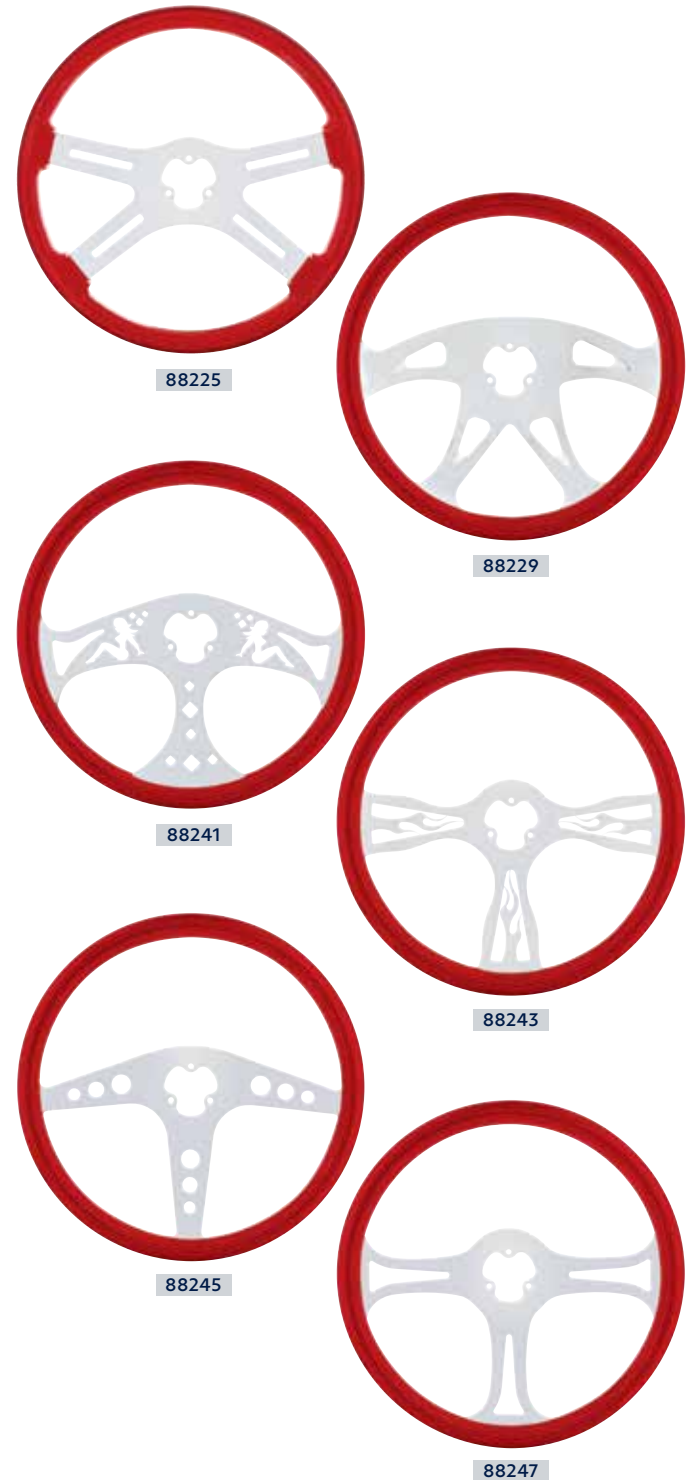

18" Red Steering Wheel

- 18" Steering wheel with chrome spokes
- Hub and horn assembly available separately
- Mix and match with United Pacific hub and designer horn bezel for a unique and distinctive look

Item #	Style	Finish	Package	Pack
88225	4 Spoke	Red	Boxed	1 Pc./Box
88229	Boss	Red	Boxed	1 Pc./Box
88241	Lady	Red	Boxed	1 Pc./Box
88243	Flame	Red	Boxed	1 Pc./Box
88245	GT	Red	Boxed	1 Pc./Box
88247	Blade	Red	Boxed	1 Pc./Box