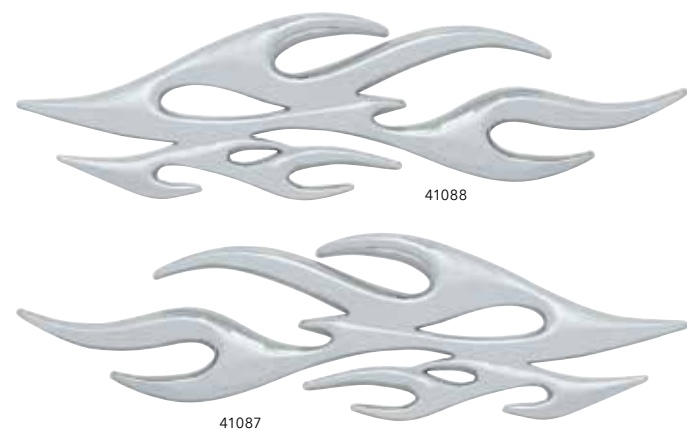

Item #	Description	Package	Pack
99118	Metal Cooler Box	Box	1 Pc.

**Iron Cross Accent**

- Chrome plastic iron cross accent
- Double-sided tape on back
- Dimensions 4" x 4"

Item #	Description	Package	Pack
50101	Iron Cross Accent	Card	1 Pc.